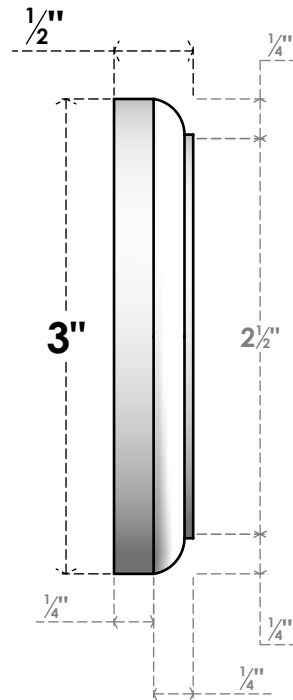

# ROSP030X030X050GRY14

3"W X 3"H X 1/2"P STANDARD GRAYSON SPIRAL ROSETTE WITH ROUNDED EDGE, ARCHITECTURAL GRADE PVC

**FRONT**

**SIDE**

EKENA MILLWORK  
2300 WEST MAIN ST.  
CLARKSVILLE, TX 75426  
TOLL FREE: 866-607-0453  
WWW.EKENAMILLWORK.COM

**NOTES**

1. INSTALLATION TO BE COMPLETED IN ACCORDANCE WITH MANUFACTURER'S SPECIFICATIONS.
2. DRAWING MAY NOT BE TO SCALE
3. THIS DRAWING IS INTENDED FOR DESIGN AND PLANNING PURPOSES ONLY.
4. ALL INFORMATION CONTAINED HEREIN WAS CURRENT AT THE TIME OF DEVELOPMENT BUT MUST BE REVIEWED AND APPROVED BY THE PRODUCT MANUFACTURER TO BE CONSIDERED ACCURATE.
5. ARCHITECTURAL GRADE PVC PRODUCTS ARE MADE FROM EXPANDED CELLULAR PVC AND COME NATURALLY WHITE BUT MAY BE PAINTED