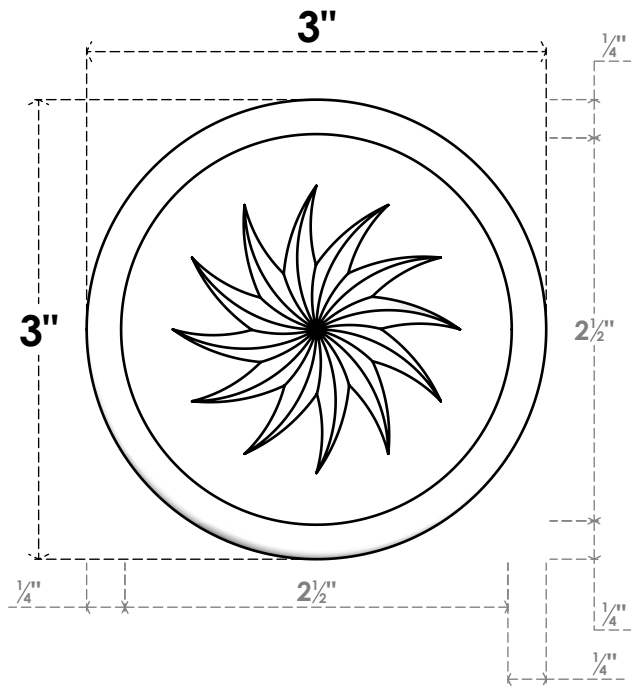

# ROSP030X030X050GRY14

3"W X 3"H X 1/2"P STANDARD GRAYSON SPIRAL ROSETTE WITH ROUNDED EDGE, ARCHITECTURAL GRADE PVC

**FRONT**

**SIDE**

EKENA MILLWORK  
2300 WEST MAIN ST.  
CLARKSVILLE, TX 75426  
TOLL FREE: 866-607-0453  
WWW.EKENAMILLWORK.COM

**NOTES**

1. INSTALLATION TO BE COMPLETED IN ACCORDANCE WITH MANUFACTURER'S SPECIFICATIONS.
2. DRAWING MAY NOT BE TO SCALE
3. THIS DRAWING IS INTENDED FOR DESIGN AND PLANNING PURPOSES ONLY.
4. ALL INFORMATION CONTAINED HEREIN WAS CURRENT AT THE TIME OF DEVELOPMENT BUT MUST BE REVIEWED AND APPROVED BY THE PRODUCT MANUFACTURER TO BE CONSIDERED ACCURATE.
5. ARCHITECTURAL GRADE PVC PRODUCTS ARE MADE FROM EXPANDED CELLULAR PVC AND COME NATURALLY WHITE BUT MAY BE PAINTED